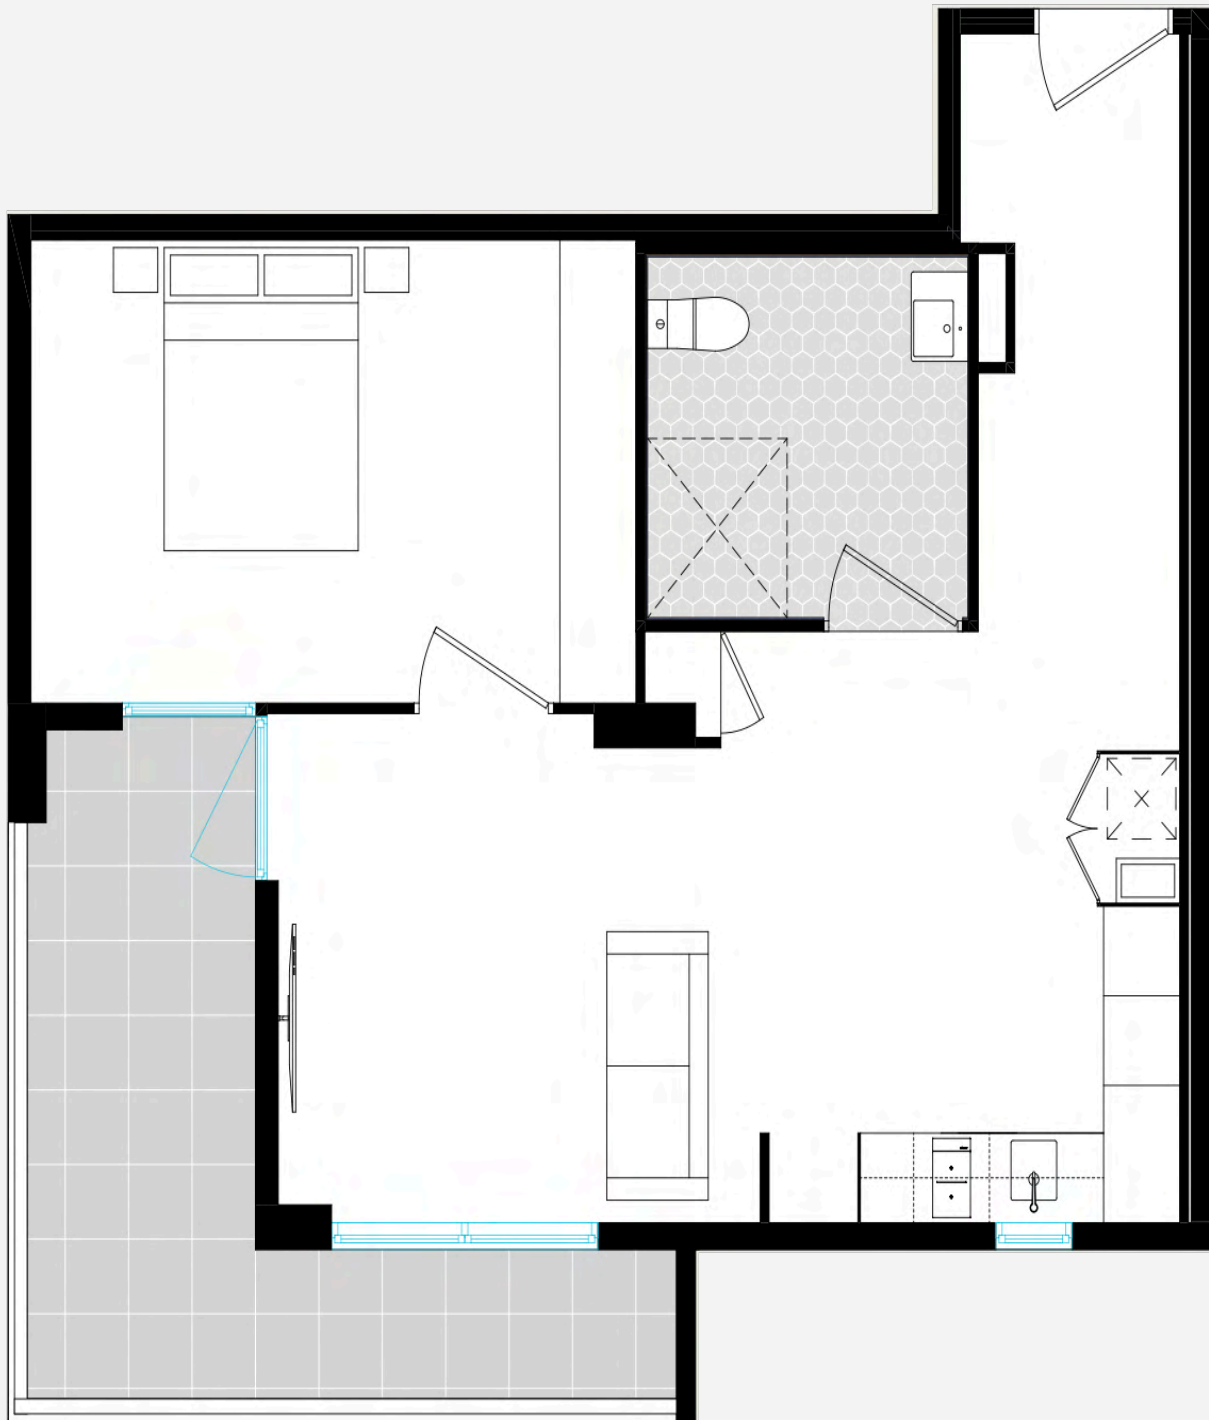

A photograph of a man with a beard, wearing a grey t-shirt and shorts, sitting in a wheelchair. He is smiling and looking towards the left. The background is a bright, sunny outdoor setting with a teal and yellow striped pattern and several colorful circles (yellow, orange, teal, grey) scattered across it.

We Create Specialist Housing for U to Call Home

apartment details

Type A

1

Bedroom

1

Bathroom

-

Car

Internal

55 m²

External

11 m²

Total

66 m²

Type B

1

Bedroom

1

Bathroom

1

Car

Internal
53 m²

External
8 m²